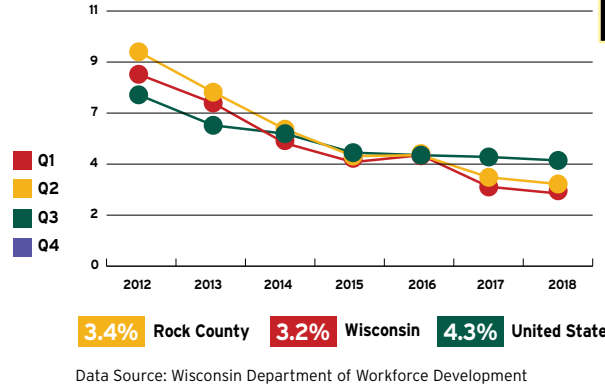

ROCK READY INDEX

ECONOMIC DEVELOPMENT DASHBOARD REPORT FOR ROCK COUNTY, WISCONSIN

Q1 2018

Workforce

Job Posting Activities

Annual Unemployment

Historically Low Rates

Wanted: Individuals to Fill Immediate Openings