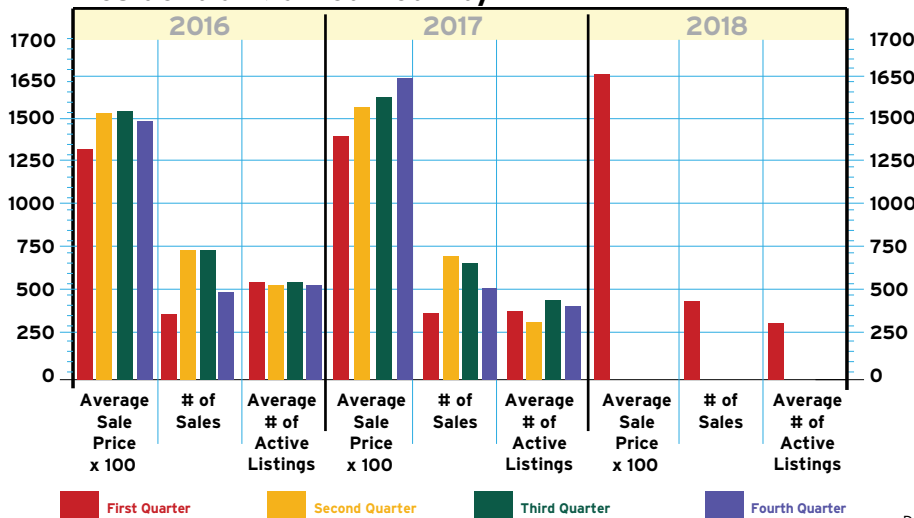

ROCK READY INDEX

ECONOMIC DEVELOPMENT DASHBOARD REPORT FOR ROCK COUNTY, WISCONSIN

Q1 2018

Workforce

Job Posting Activities

Annual Unemployment

Historically Low Rates

Wanted: Individuals to Fill Immediate Openings

Real Estate

Residential Market Activity

Upward Pricing Trends Continue

Collections Signal Another Robust Year

Sales Activity

Rock County Sales & Use Tax Collections

This information was collected from primary and secondary data sources deemed reliable. Please note that this information is subject to change without notice.