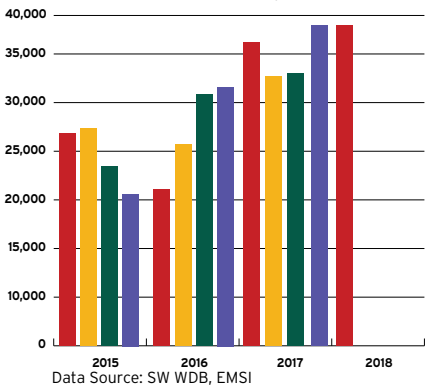

ROCK READY INDEX

ECONOMIC DEVELOPMENT DASHBOARD REPORT FOR ROCK COUNTY, WISCONSIN

Q1 2018

Workforce

Job Posting Activities

Annual Unemployment

Historically Low Rates

Wanted: Individuals to Fill Immediate Openings