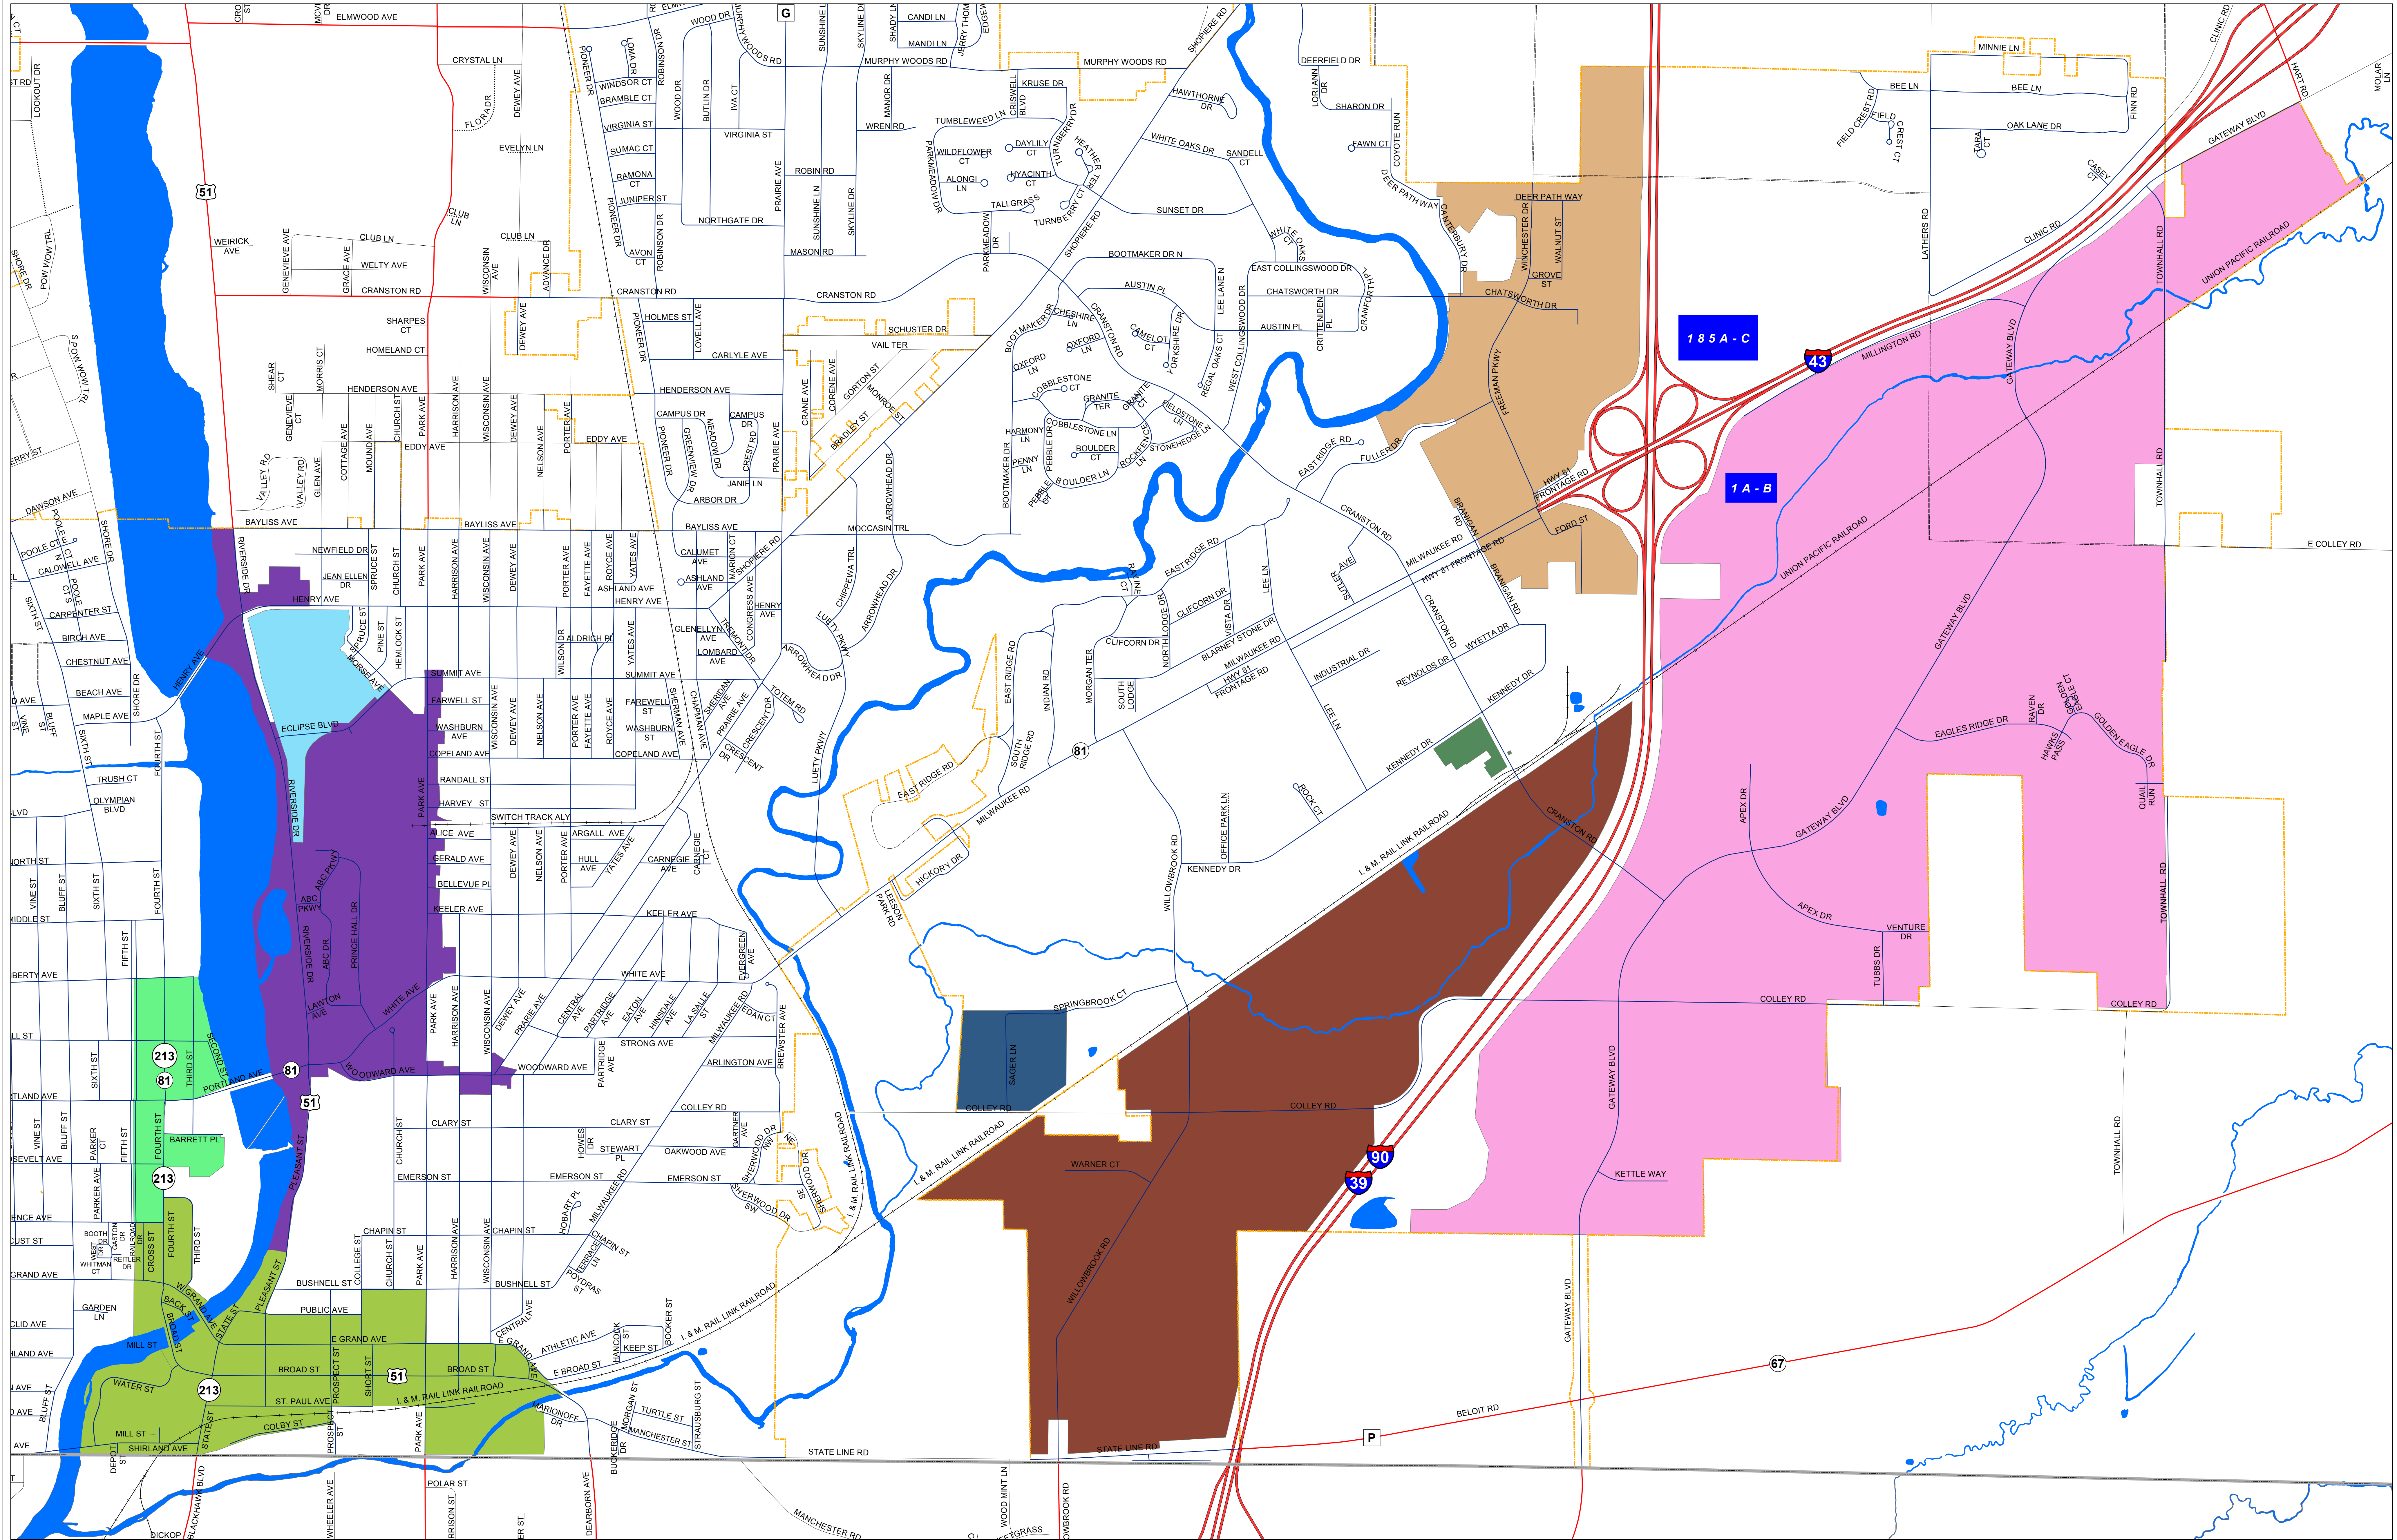

City of Beloit Tax Incremental Districts

Legend

- Tid 5
- Tid 9
- Tid 12
- Tid 6
- Tid 10
- Tid 13
- Tid 8
- Tid 11
- Tid 14
- City Limits

THIS MAP IS INTENDED TO BE AN INVENTORY OF REAL PROPERTY FOUND WITHIN THE CORPORATE LIMITS OF THE CITY OF БЕЛОИТ AND TO CREATE A GRAPHIC DISPLAY OF THAT REAL PROPERTY. ALTHOUGH THE MAP WAS COMPILED FROM PUBLIC RECORDS SUCH AS DEEDS, PLATS AND CSM'S THE CITY OF БЕЛОИТ MAKES NO WARRANTY, WHETHER EXPRESS OR IMPLIED, THAT THE DIMENSIONS OF THE PROPERTIES AND OTHER DATA SHOWN ON THE MAP ARE ACCURATE. ANYONE WHO WISHES TO DETERMINE THE EXACT LOCATION OF ANY PROPERTY BOUNDARY SHOULD CONSULT WITH A TITLE COMPANY OR SURVEYOR FOR PRECISE INFORMATION. THIS MAP IS UPDATED ON AN ONGOING BASIS, BUT MAY NOT INCLUDE ALL RECENT CHANGES IN PROPERTY BOUNDARIES.

Drawn by: Keith Houston
Engineering Division
October 10, 2011